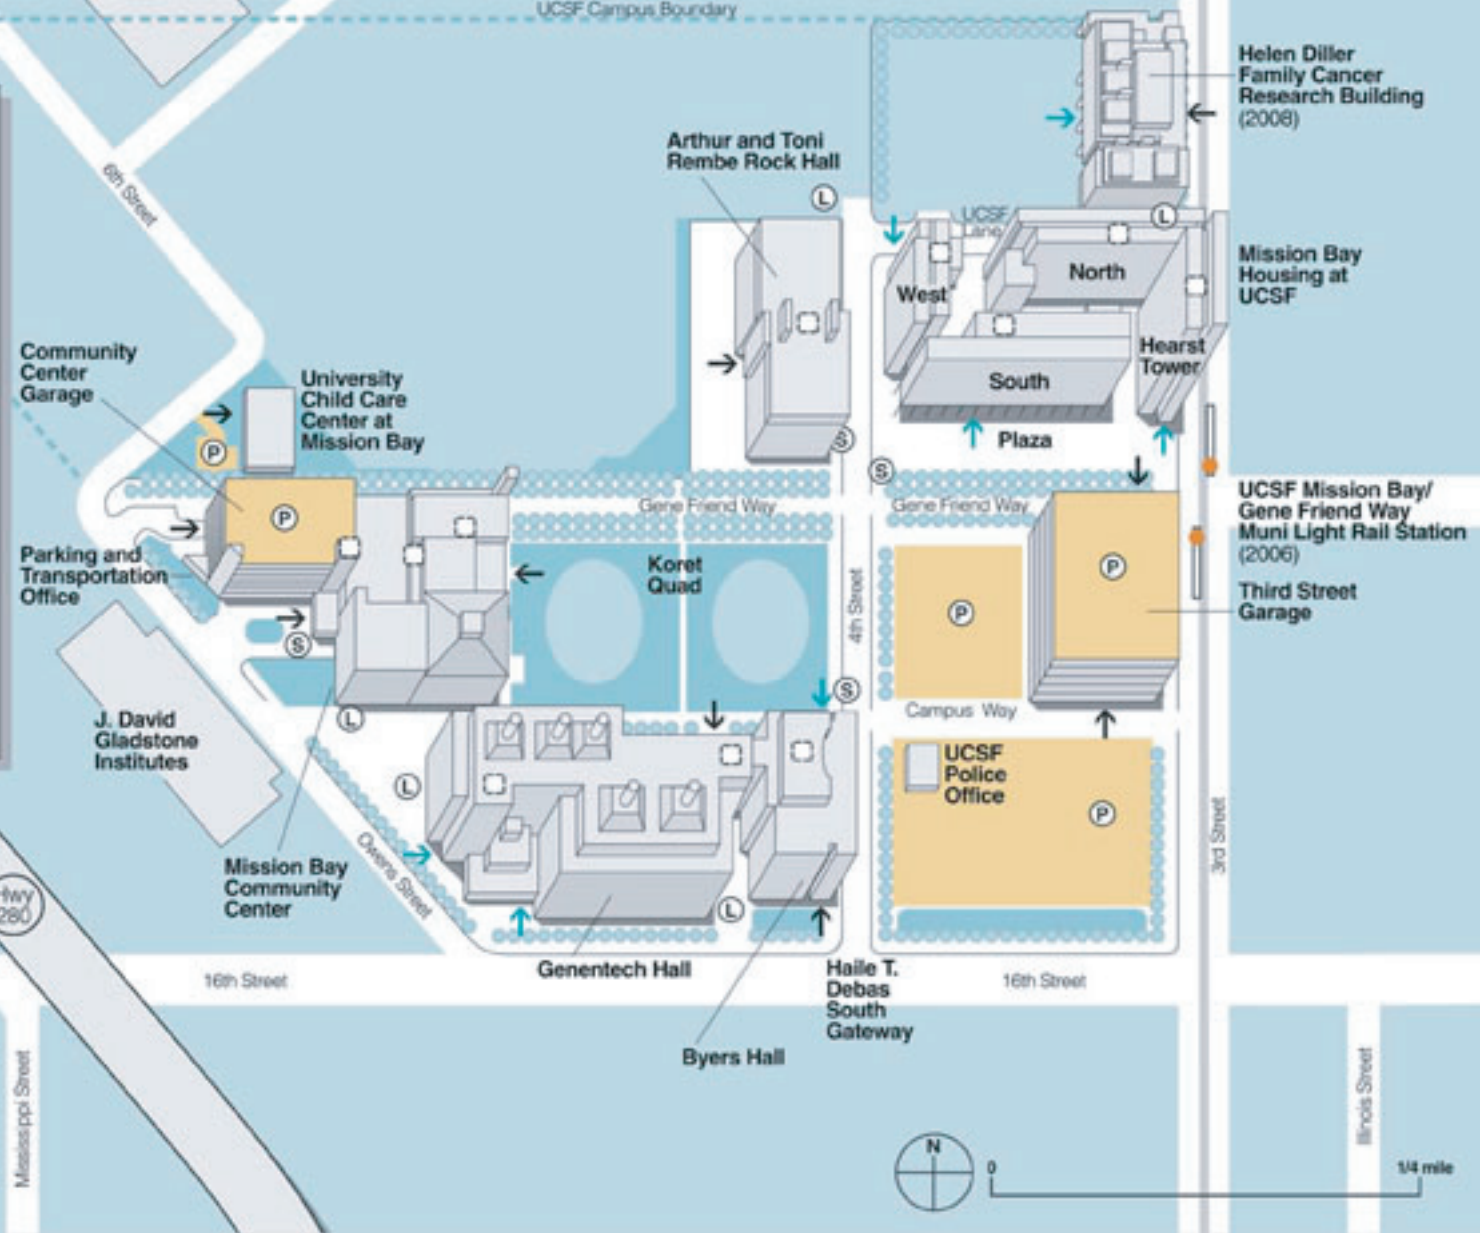

UCSF Mission Bay

UCSF Campus Boundary

UCSF Campus

- → **Public Entrance**
  (Accessible for the Disabled)
- → **Student/Staff Entrance**
  (Proximity Card required)
  (Accessible for the Disabled)
- Ⓢ **UCSF Shuttle Bus Stop**
- **Muni Bus Stop**
- Ⓟ **Public Parking**
- Ⓛ **Loading Dock**
- ☐ **Elevator**

Note: Dates following building names indicate date of completion.

Arthur and Toni Rembe Rock Hall (RH) 1550 4th Street Byers Hall (BH) 1700 4th Street Genentech Hall (GH) 600 16th Street Helen Diller Family Cancer Research Building (DB) 1450 3rd Street	J. David Gladstone Institutes (Affiliated) 1650 Owens Street Mission Bay Community Center (CC) 1675 Owens Street • Bakar Fitness & Recreation Center • Conference Center • Retail Services Mission Bay Housing at UCSF (H) Hearst Tower: 1560 3rd Street North: 525 UCSF Lane South: 550 Gene Friend Way West: 1505 4th Street	Parking and Transportation Office (PT) 1625 Owens Street Third Street Garage 1650 3rd Street University Child Care Center at Mission Bay (UC) 1555 6th Street